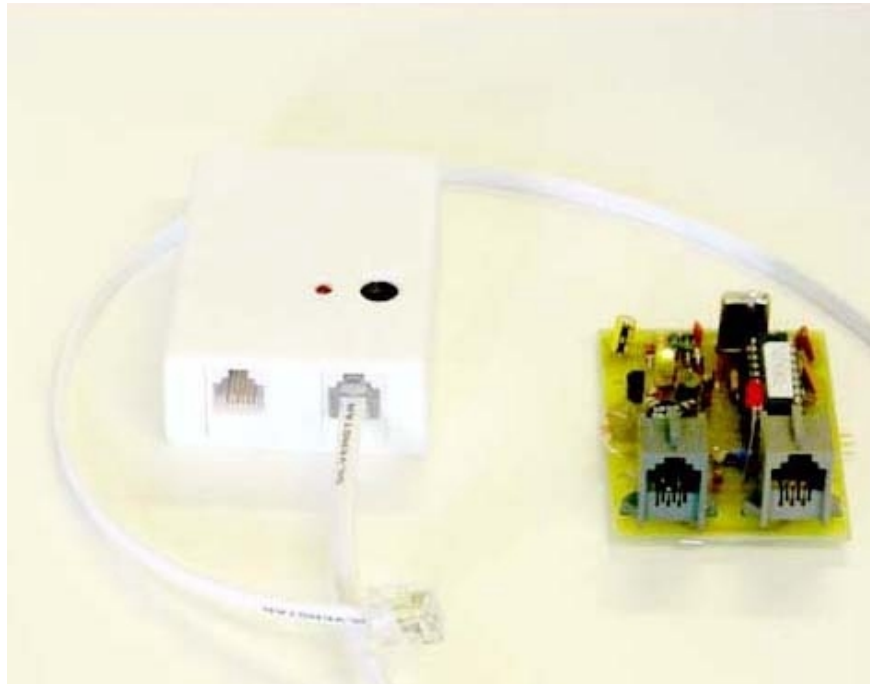

CUTE

AUTOMATIC DIALERS

elpra sa
automation

Cute series products are cost effective, micro-controller driven, intelligent DTMF dialers.

They are designed to dial a pre-programmed prefix code upon hook-off.

www.elpra.com

CUTE

AUTOMATIC DIALERS

elpra sa
automation

Features:

- *Cute dialers* are micro-controller driven.
- *Cute dialers* are line powered.
- *Cute dialers* are connected in parallel with the telephone line.
- *Cute dialers* automatically detect any off-hook telephone connected to the line, dial the pre-programmed prefix code and then remain in stand-by mode until the end of the current session.
- *Cute dialers* do not alter the quality of the line.
- *Cute dialers* are compatible with analog or isdn type lines.
- *Cute dialers* detect the ringing signal and automatically cancel the dial of the prefix when the line is answered.
- *Cute dialers* are equipped with a push button accessible to the user, to cancel the prefix code dial for the next communication.
- *Cute dialer* flashes a led while dialing the prefix code to optically confirm its action.
- By pressing steadily the button, until the led lights, *Cute dialer* enters the learning mode and adapts to the specific combination of line and telephone, in case of non fully compliant installations.
- *Cute dialers* provide two RJ11 female connectors, internally connected in parallel, to facilitate installation.